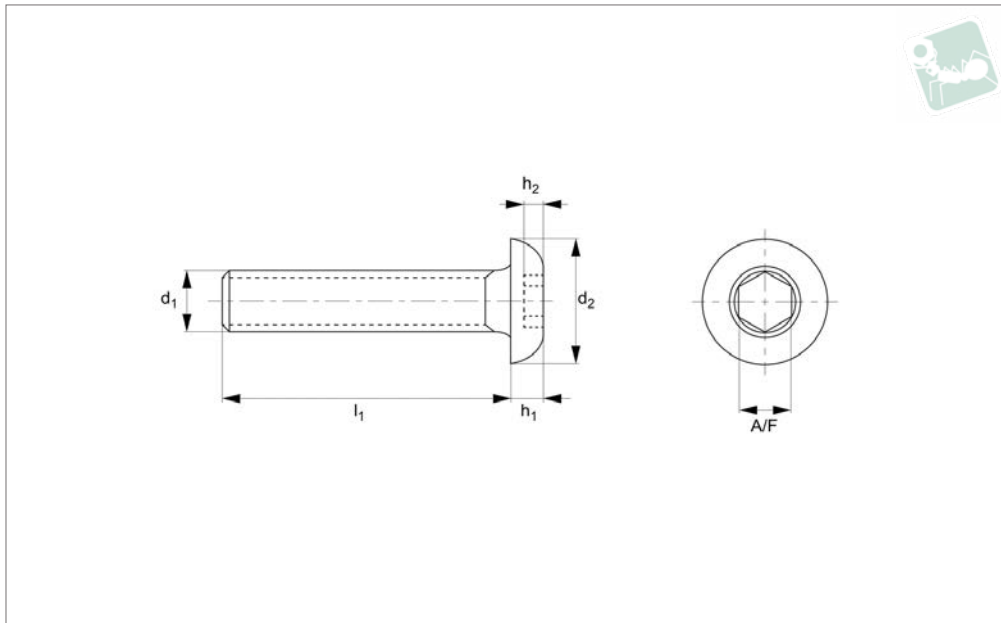

Socket Button Head Screw

Socket Button Head, ISO 7380, 7075

Aluminium

A0022.A7

ALUMINIUM

Material

Aluminium high tensile.

Technical Notes

Socket Button Head Screw, Aluminium
7075

Order No.	Thread	l_1	d_2	h_1	h_2	A/F	Material	Finish
A0022.050-016	M 5	16	12	2.75	1.56	3	Aluminium	unfinished
A0022.050-020	M 5	20	12	2.75	1.56	3	Aluminium	unfinished
A0022.060-016	M 6	16	16	3.3	2.08	4	Aluminium	unfinished
A0022.060-020	M 6	20	16	3.3	2.08	4	Aluminium	unfinished
A0022.060-025	M 6	25	16	3.3	2.08	4	Aluminium	unfinished