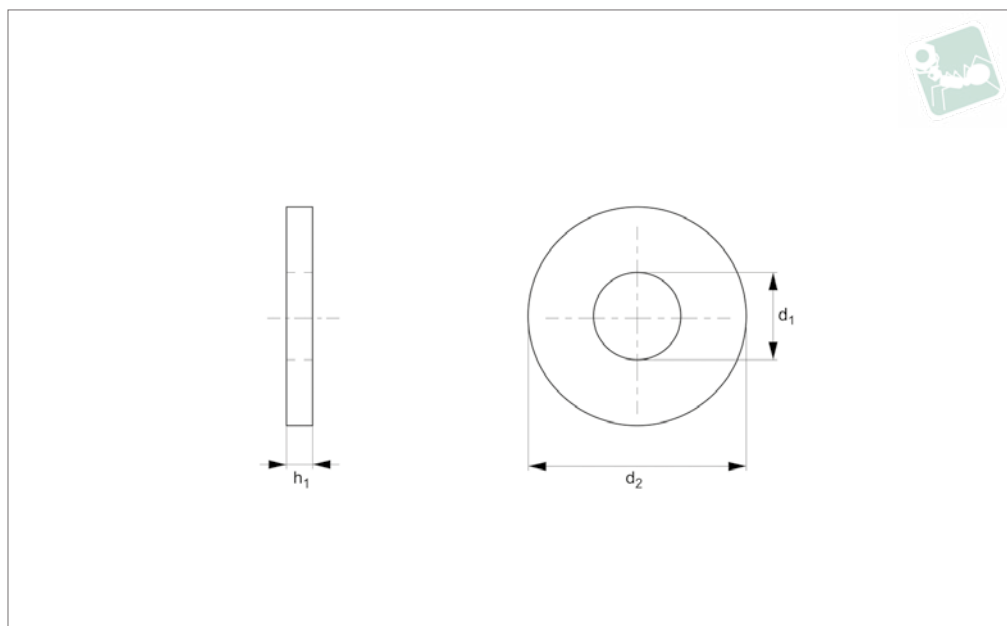

Large Diameter Washers

Large Diameter- Brass

Brass

B0409.B0

BRASS

Material

Brass.

Technical Notes

To DIN 9021, ISO 7093.

Order No.	For thread	d_1	d_2	h_1	Material
B0409.040B000	M 4	4.3	12	1.0	Brass
B0409.050B000	M 5	5.3	15	1.2	Brass
B0409.060B000	M 6	6.4	18	1.6	Brass
B0409.080B000	M 8	8.4	24	2.0	Brass
B0409.100B000	M10	10.5	30	2.5	Brass
B0409.120B000	M12	13.0	37	3.0	Brass
B0409.160B000	M16	17.0	50	3.0	Brass