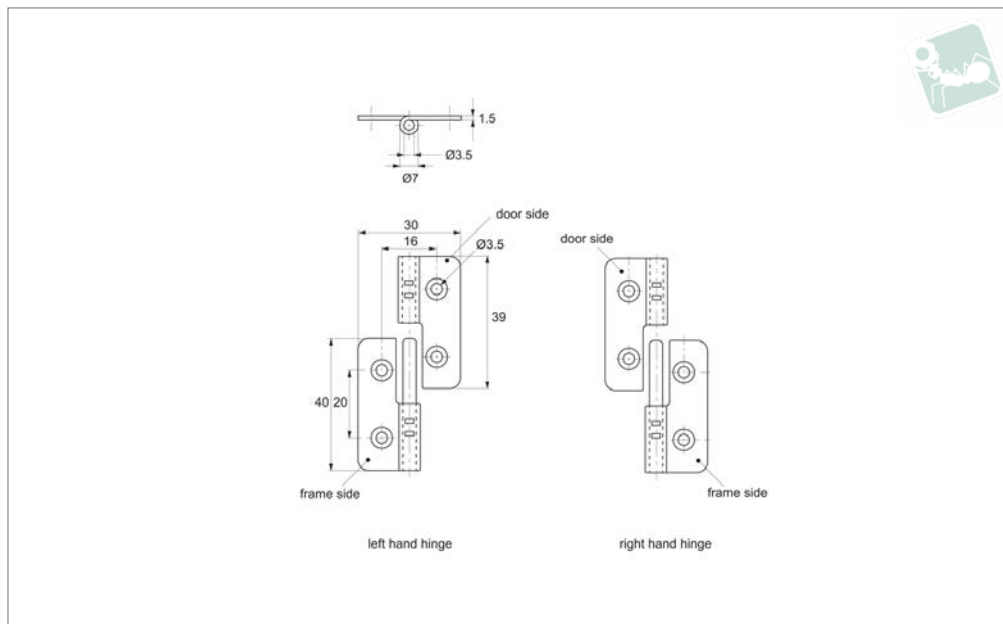

Lift-Off Hinges - Off-Set

screw mount - stainless steel

Stays & Hinges

HH1200

STAYS & HINGES

Material

Stainless steel, AISI 304, polished finish.

Important Notes

Product stamped with an „L“ does not

mean it is a left hand hinge - it fixes to the right hand part of the frame.

Product stamped with an „R“ does not mean it is a right hand hinge - it fixes to

the left hand side of the frame.

Order No.	t	Type	Weight g
HH1200.M0010	1.5	Right	21
HH1200.M0110	1.5	Left	21