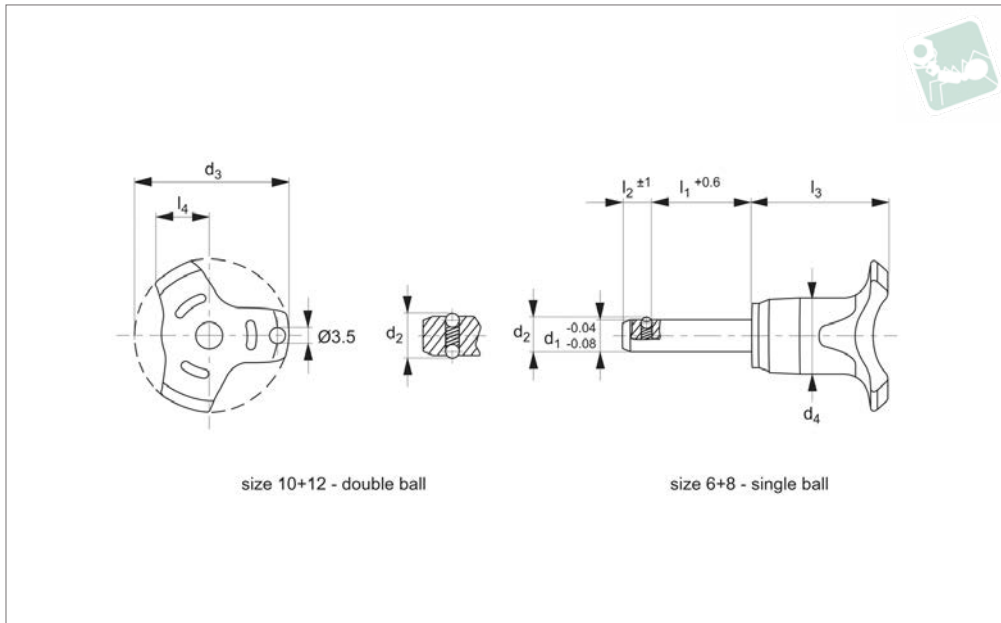

Socket Pins non-locking

Pull Pins

PP1250

PULL PINS

Material

Pin: stainless steel 1,4305 (AISI 303).
Handle: thermoplastic PA 6, grey.
Spring: stainless steel.

Technical Notes

Balls are simply spring loaded and do not

lock out. Resulting in pins being easier to pull out.

Temperature range: -30°C to +80°C.
For a quick fastening, locking, adjusting, changing and securing. Quickly and easily unlockable for frequently repeated

connections.

Tips

For lanyards & retaining cables see part no. LA1066.

Order No.	d₁	l₁	d₂	d₃	d₄	l₂	l₃	l₄	Location hole tol. H11	Shearing resistance, double kN min.	Tensile force non lubricated N max.	Weight g
PP1250.06-010-S	6	10	6.5	38	17.3	5.0	27.0	10.8	6	22	8	14
PP1250.06-015-S	6	15	6.5	38	17.3	5.0	27.0	10.8	6	22	8	16
PP1250.06-020-S	6	20	6.5	38	17.3	5.0	27.0	10.8	6	22	8	16
PP1250.06-025-S	6	25	6.5	38	17.3	5.0	27.0	10.8	6	22	8	17
PP1250.06-030-S	6	30	6.5	38	17.3	5.0	27.0	10.8	6	22	8	18
PP1250.06-050-S	6	50	6.5	38	17.3	5.0	27.0	10.8	6	22	8	23
PP1250.08-015-S	8	15	8.7	38	17.3	6.3	28.6	10.8	8	40	15	21
PP1250.08-020-S	8	20	8.7	38	17.3	6.3	28.6	10.8	8	40	15	22
PP1250.08-025-S	8	25	8.7	38	17.3	6.3	28.6	10.8	8	40	15	25
PP1250.08-030-S	8	30	8.7	38	17.3	6.3	28.6	10.8	8	40	15	27
PP1250.08-050-S	8	50	8.7	38	17.3	6.3	28.6	10.8	8	40	15	33
PP1250.10-015-S	10	15	12.0	38	17.3	8.7	28.6	10.8	10	62	30	32
PP1250.10-020-S	10	20	12.0	38	17.3	8.7	28.6	10.8	10	62	30	35
PP1250.10-025-S	10	25	12.0	38	17.3	8.7	28.6	10.8	10	62	30	38
PP1250.10-030-S	10	30	12.0	38	17.3	8.7	28.6	10.8	10	62	30	39
PP1250.10-050-S	10	50	12.0	38	17.3	8.7	28.6	10.8	10	62	30	53
PP1250.12-020-S	12	20	14.5	38	17.3	9.5	28.6	10.8	12	90	32	43
PP1250.12-030-S	12	30	14.5	38	17.3	9.5	28.6	10.8	12	90	32	52
PP1250.12-040-S	12	40	14.5	38	17.3	9.5	28.6	10.8	12	90	32	61
PP1250.12-050-S	12	50	14.5	38	17.3	9.5	28.6	10.8	12	90	32	68